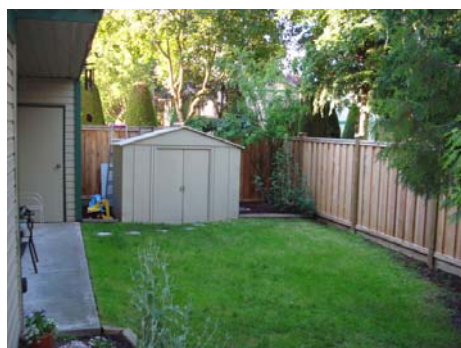

(MLS: V837052) 11658 Kingsbridge Drive, Richmond

926SF, 2 Bedroom Townhouse!

NEW KITCHEN - NEW BATHROOM - LAMINATE FLOORS- LARGE 700SF FENCED BACKYARD

Renovated corner, end unit townhouse with a huge 700 sf private fenced backyard with flowers, plants & grass, perfect for a young family. Updated with brand new kitchen & bathroom, designer paint & lighting plus nice floor plan with laminate floors and large living room. Well maintained park-like complex features new exterior paint and new privacy fences. Excellent building amenities: large swimming pool, hot tub/swirlpool & sauna. Come see why this is one of the nicest townhouse communities in Richmond