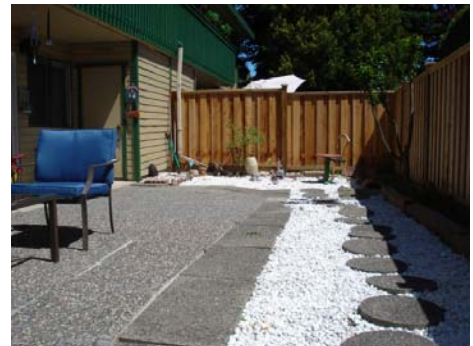

(MLS: V841633) 11748 Kingsbridge Drive, Richmond

926SF, 2 Bedroom, Townhouse!

NEW KITCHEN - LAMINATE FLOORS - DESIGNER PAINT - 700SF FENCED BACKYARD

Renovated corner, end unit townhouse with 700SF sunny south facing private fenced backyard perfect for a young family. This spacious floor plan is updated with a brand new kitchen with new tiles, countertops & glass/wood cabinets, plus updated bathroom, crown moulding, new designer paint, high quality laminate flooring with new baseboards, plugs & switches which really complete this beautiful renovation. Your parking stall is right outside your front door. Well maintained park-like complex features new exterior paint & new privacy fences. Excellent building amenities: Large swimming pool, hot tub/swirlpool & sauna. Come see why this is one of the nicest communities in Richmond