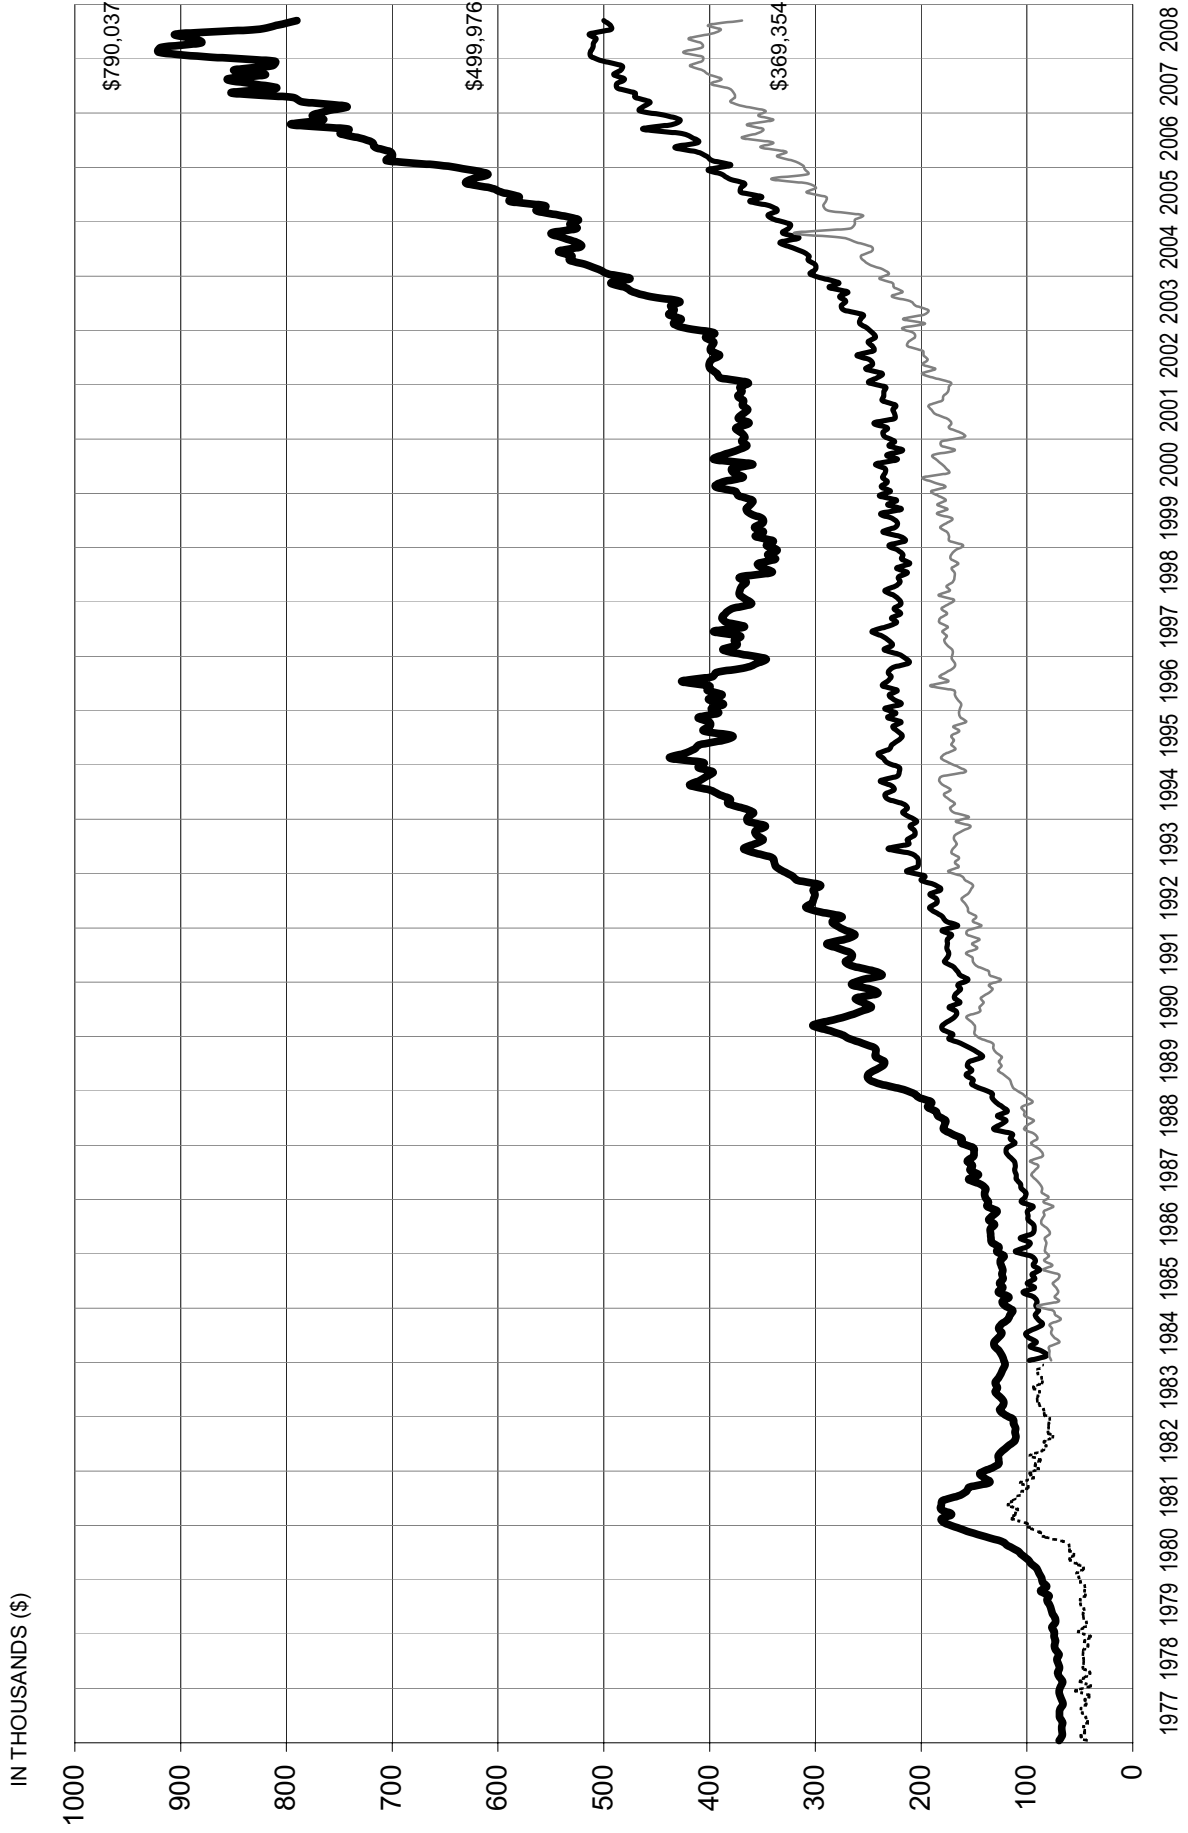

# Real Estate Board of Greater Vancouver Average Price Graph January 1977 to September 2008

DETACHED   
  CONDOMINIUM   
  ATTACHED   
  APARTMENTS

NOTE: From 1977 - 1984 condominium averages were not separated into attached & apartment.